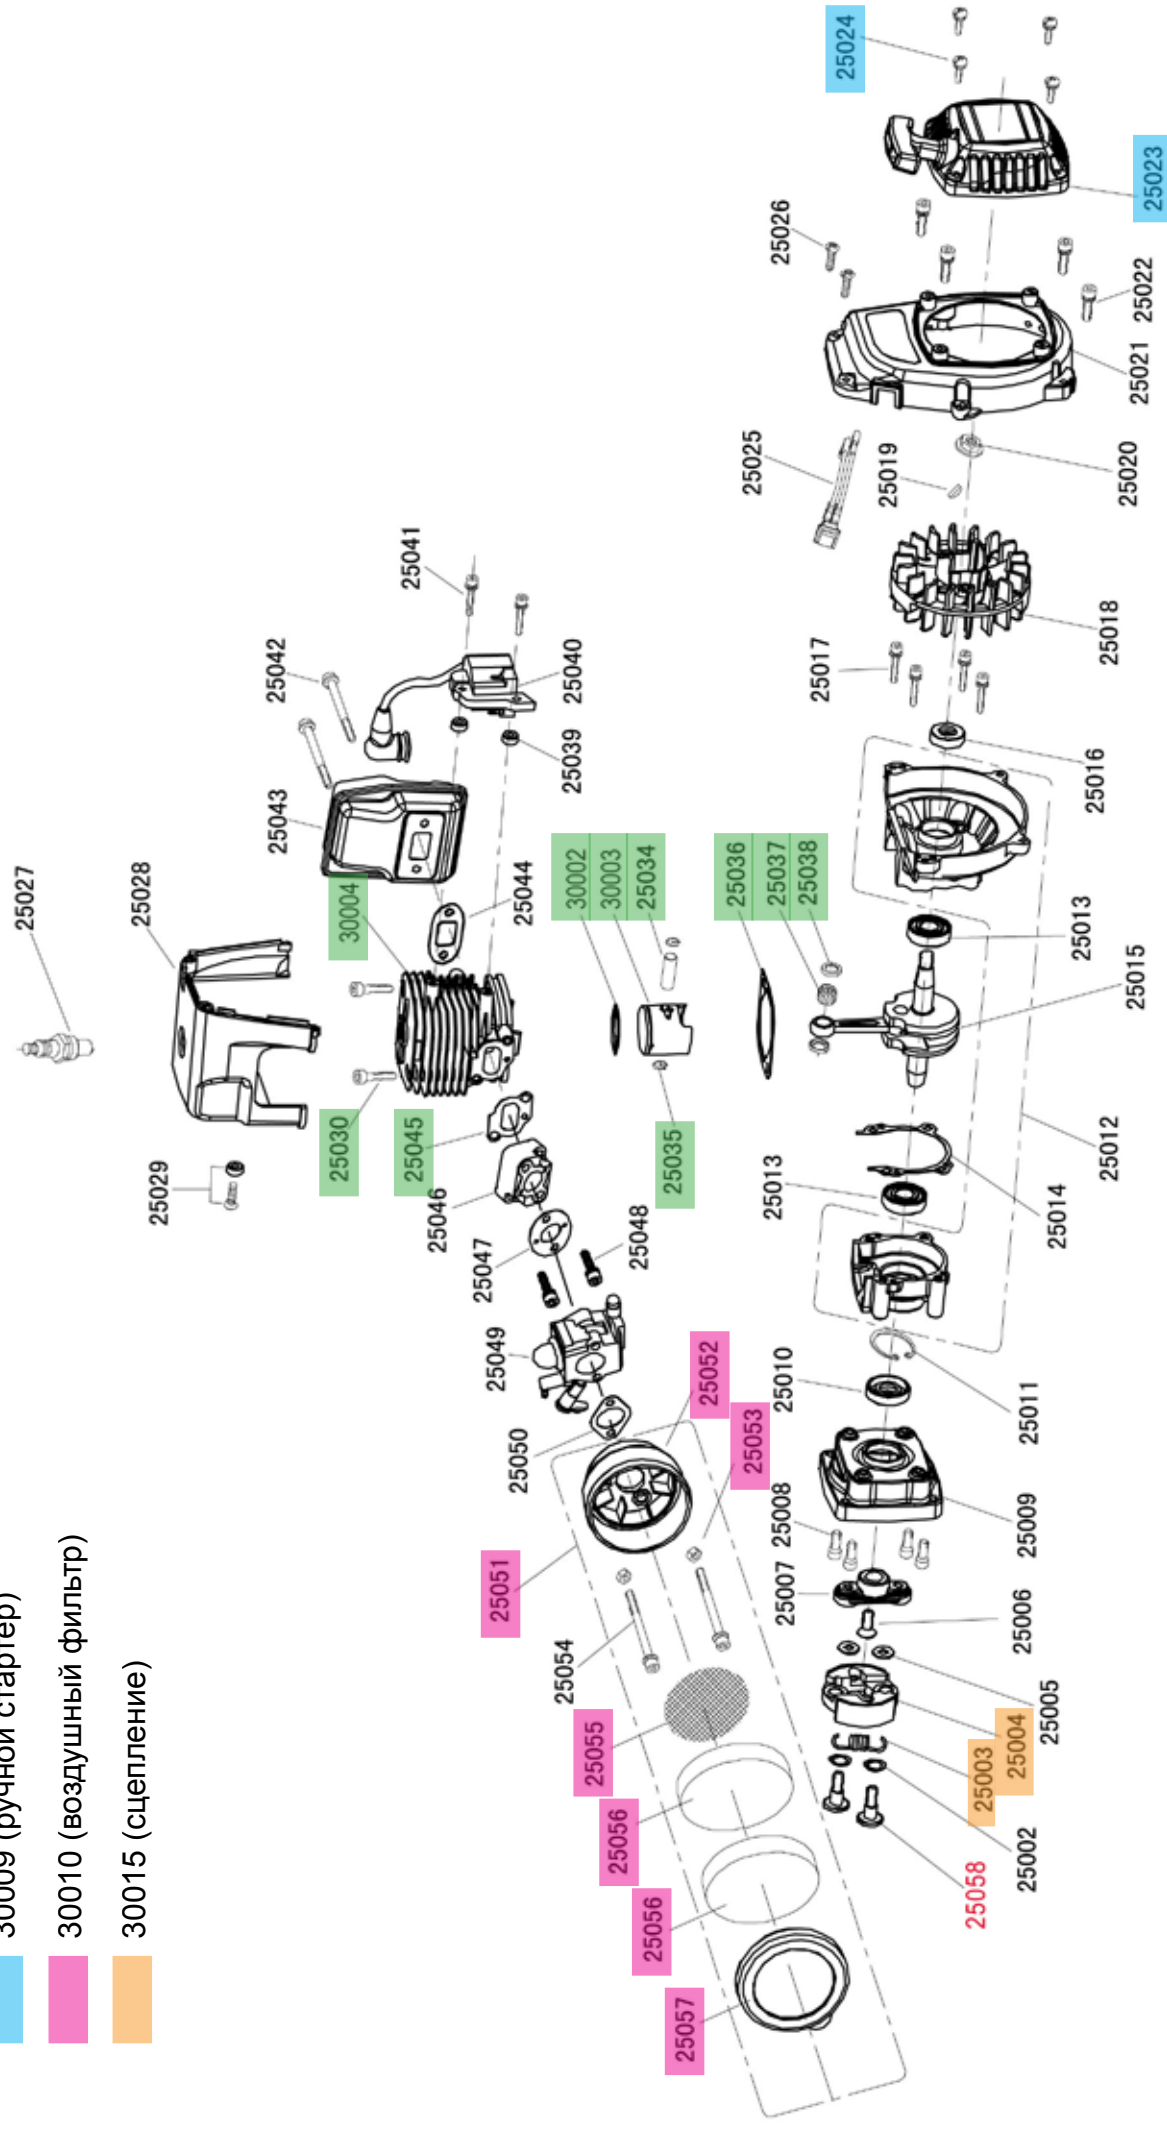

Бензиновый двигатель 30 см³

30005 (поршневая группа)

30009 (ручной стартёр)

30010 (воздушный фильтр)

30015 (сцепление)