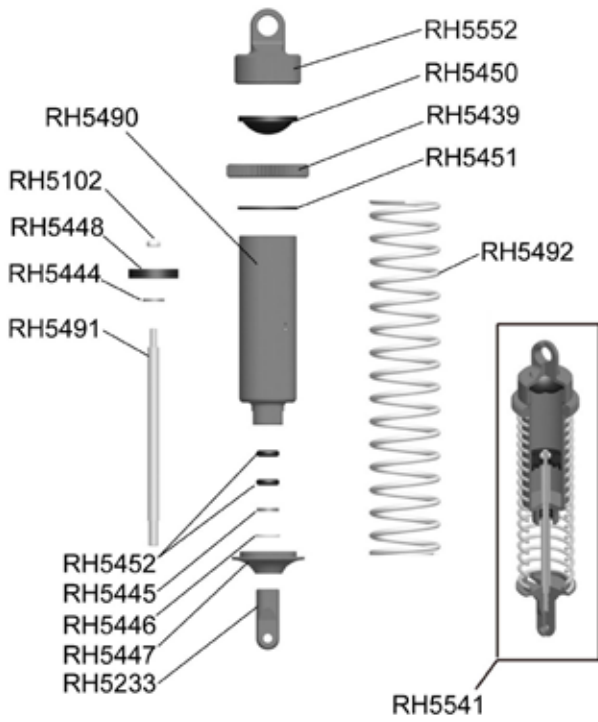

Детали амортизатора передней подвески

Front Shocks